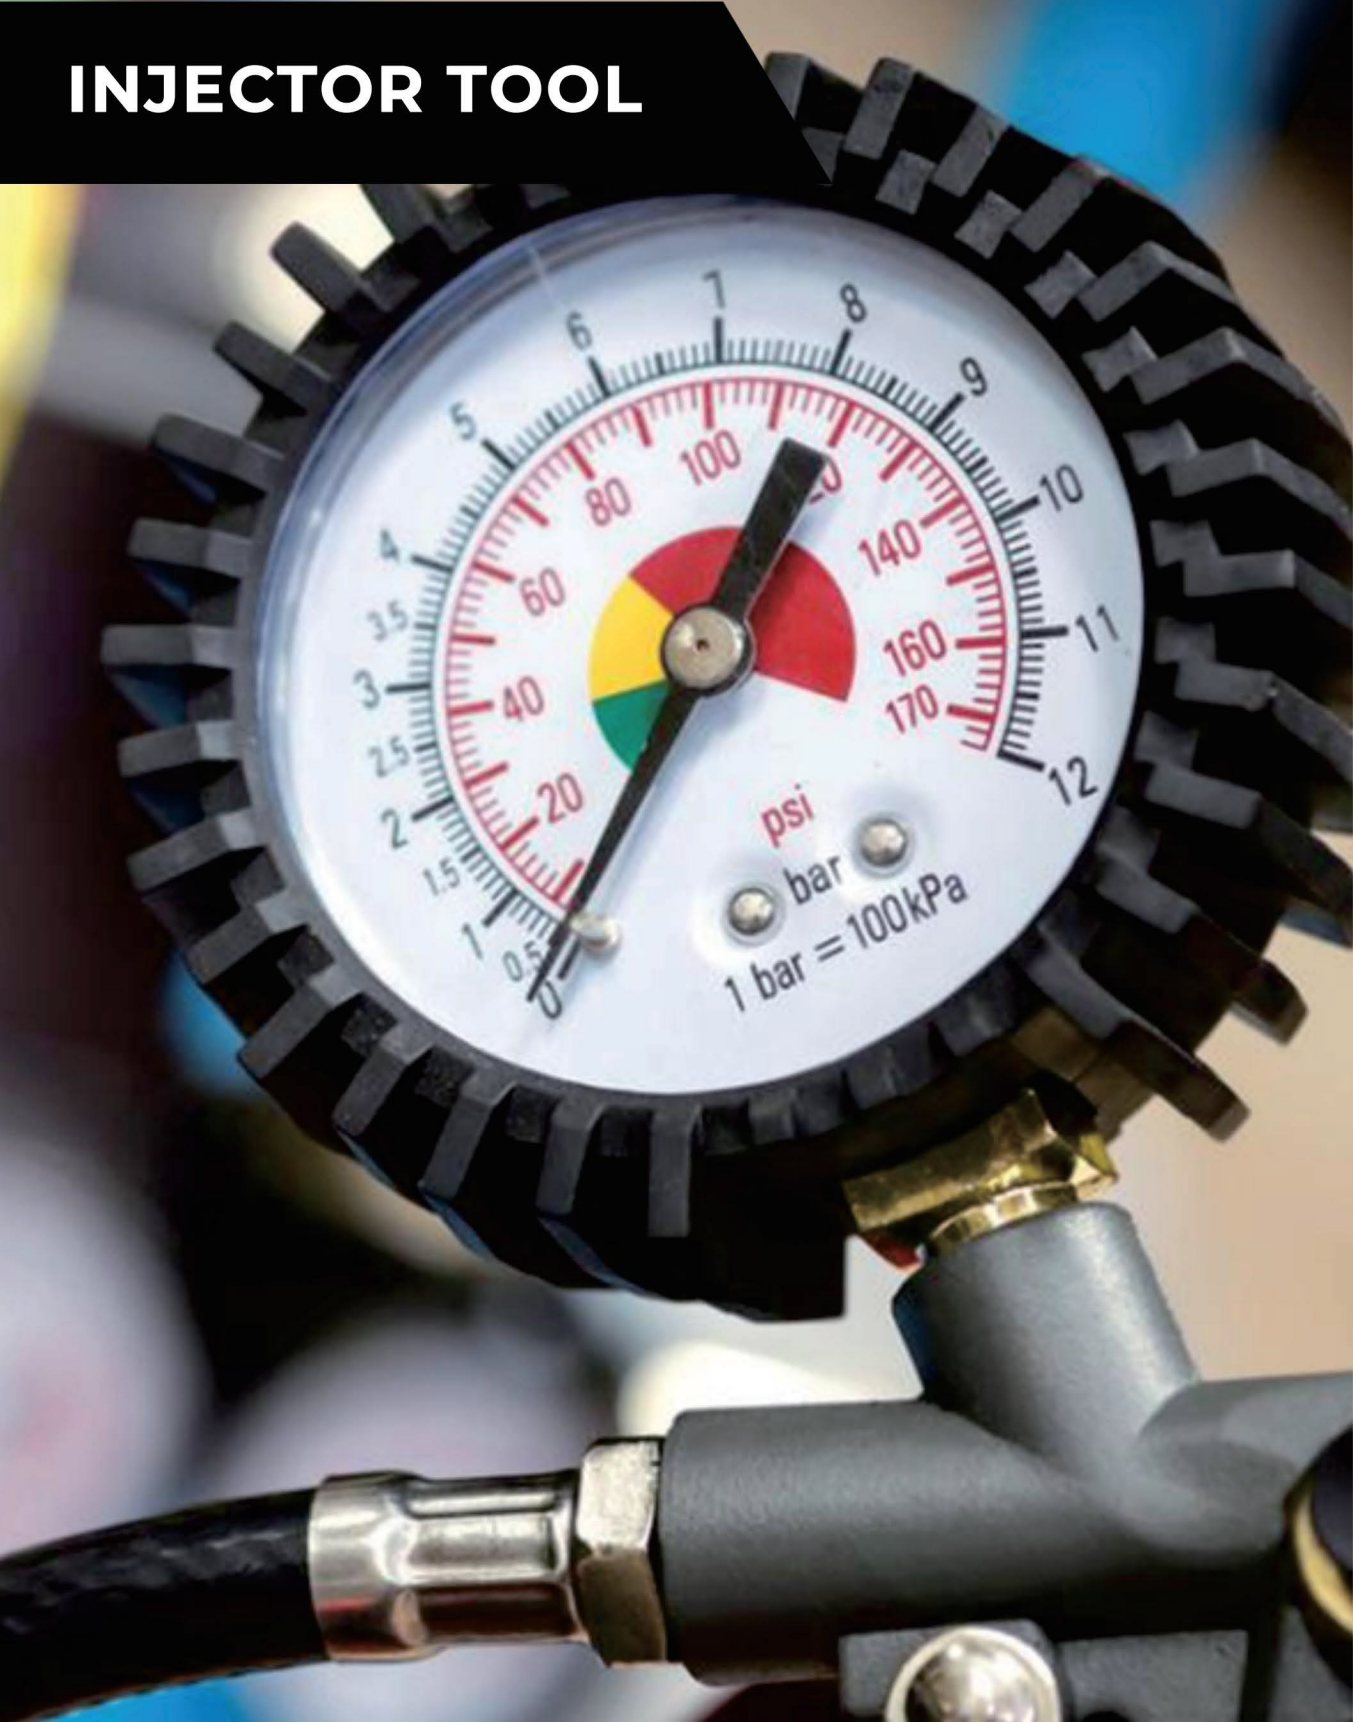

INJECTOR TOOL

CZ-P001

TU-11A Automatic Wave-box Pressure Meter