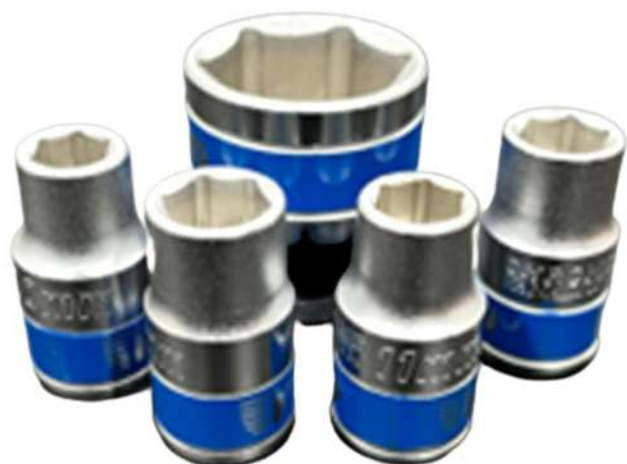

SOCKETS

Std Short Sockets 6pt

CZ No.	MM
4S10	10
4S12	12
4S13	13
4S14	14
4S16	16
4S17	17
4S19	19
4S21	21

Std Deep Sockets 6pt

CZ No.	MM
4D10	10
4D12	12
4D13	13
4D14	14
4D17	17
4D18	18
4D19	19
4D21	21

Std Deep Sockets 12pt

CZ No.	MM
4D012	12