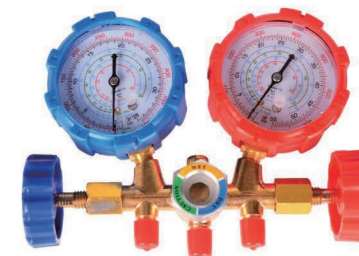

CZ-P051

Refrigeration Manifold Pressure Gauge

CZ-P052

Refrigeration Manifold Pressure Gauge

CZ -P047

Straight Quick Coupler Set

CZ -P048

R134Y Quick Valve Core Remover Installer Tool