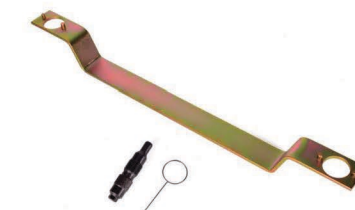

CZ-T034

Audi V6 Camshaft Alignment Timing Tool