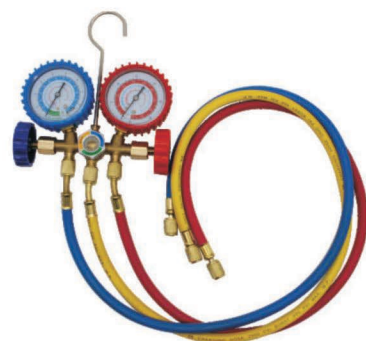

CZ-P045

R134a Common Cool Gas Meter