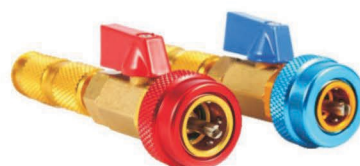

CZ-P051

Refrigeration Manifold Pressure Gauge

CZ-P052

Refrigeration Manifold Pressure Gauge

CZ -P047

Straight Quick Coupler Set

CZ -P048

R134Y Quick Valve Core Remover Installer Tool